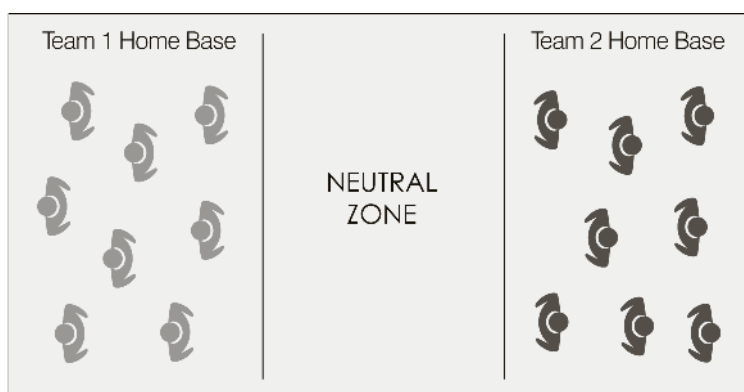

Movement Challenges & Games

STAR WARS

- Create two teams who start at each end of a netball court.
- The court is divided into thirds, each team has a home third and the centre third is neutral where anyone can go.
- Teams are trying to throw Gator Skin balls at each other to hit players on the other team.
- Once hit a player must squat down and wait to be freed.
- Each team has two Jedi's who can free those who have been hit and get them back in the game.
- Players have the option to dodge balls or catch them .

Equipment: 2- 6 Gator Skins or other soft balls.

Area Required: Approximately a netball court with a team at each end.

Benefits

- Throwing.
- Catching.
- Agility.
- Dodging and cooperation.

How to explain the activity

- Each team has a designated area at each end and a neutral zone in the middle. When the game starts any player can move around the court in their area or neutral zone but not in the other team's area.
- Each team chooses two secret Jedi's who have the power to free team mates.
- Each team is trying to throw the Gator Skin or soft ball at the other team to hit them below the shoulders.
- When hit a player must Squat down and is frozen.
- If the Jedi is hit they lose their power to free.
- If a player catches a throw from the other team then that thrower must squat down and wait to be freed by a Jedi.
- When all players in one team are squatting then the game ends.
- The aim is to keep the identity of the Jedi's hidden for as long as possible.

Cues for debrief / reflection

- What strategies did you use to keep the identity of the Jedi hidden?
- What did you notice about the game?
- What areas can we improve on?

How to vary the activity

- More than two Jedi's.
- Players can only hold a ball for 5 seconds.
- Jedi's can use a tennis ball or bean bag to roll or throw to team members to free them. The player with the tennis ball or bean bag is the new Jedi.
- Ask the group how rules and intentions for this activity can be improved.